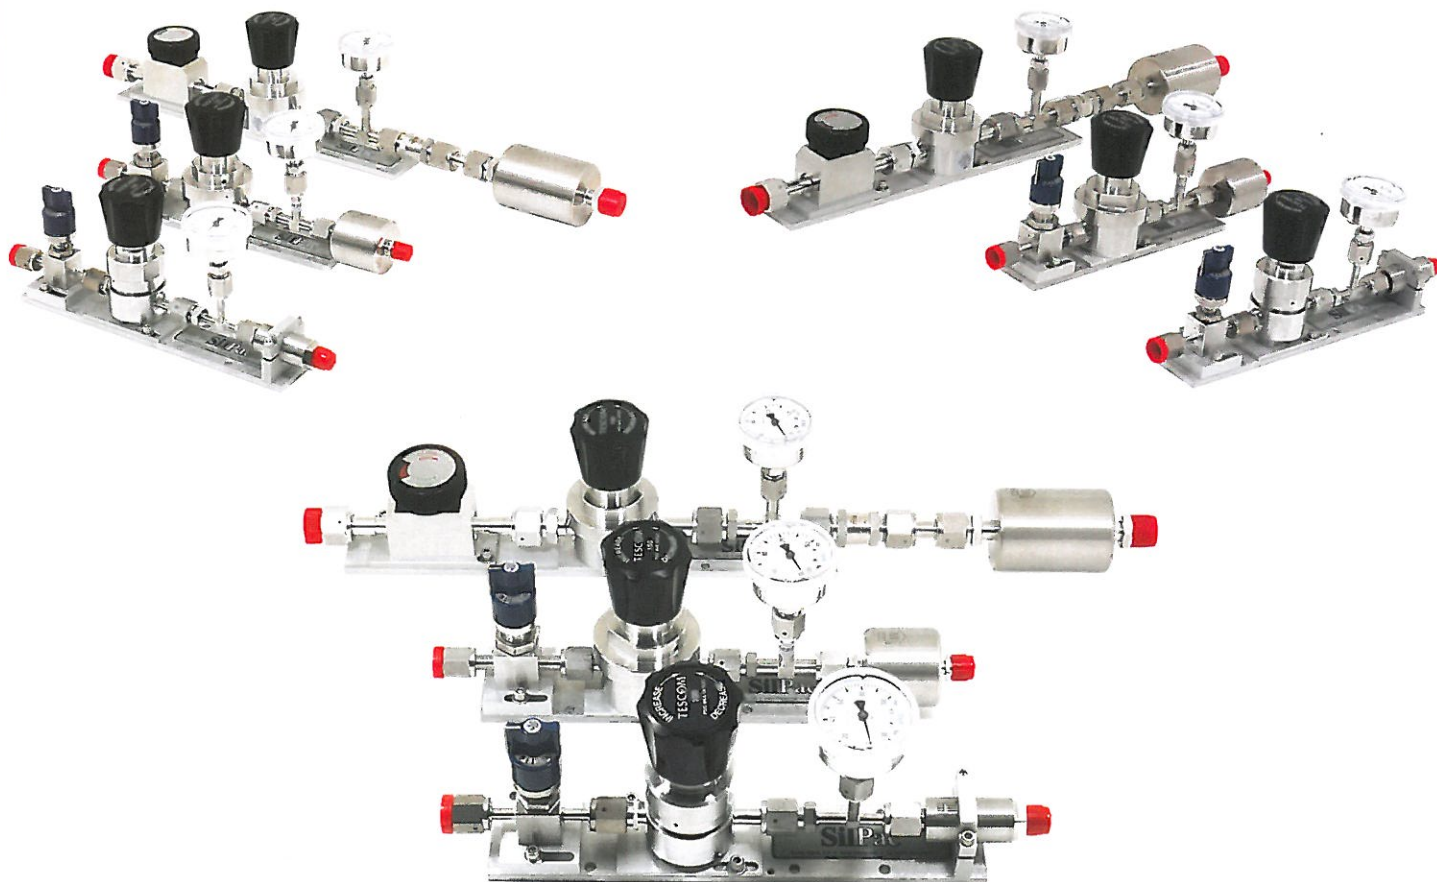

SilPac

Innovative Gas Handling Solutions

High Purity Gas Stick Assemblies

- Manual point of use gas sticks available in stock
 - ≤ 30 slpm delivery 1/4" face seal / NPT
 - ≤ 300 slpm delivery 3/8" face seal / NPT
 - ≤ 600 slpm delivery 1/2" face seal / NPT
- Available in stainless steel or brass with multiple options and configurations
- Extensive inventories and optimized manufacturing allow for delivery in a fraction of usual lead times
- Higher flow rates and sizes are available
- All gas sticks are fully function and leak tested with certification